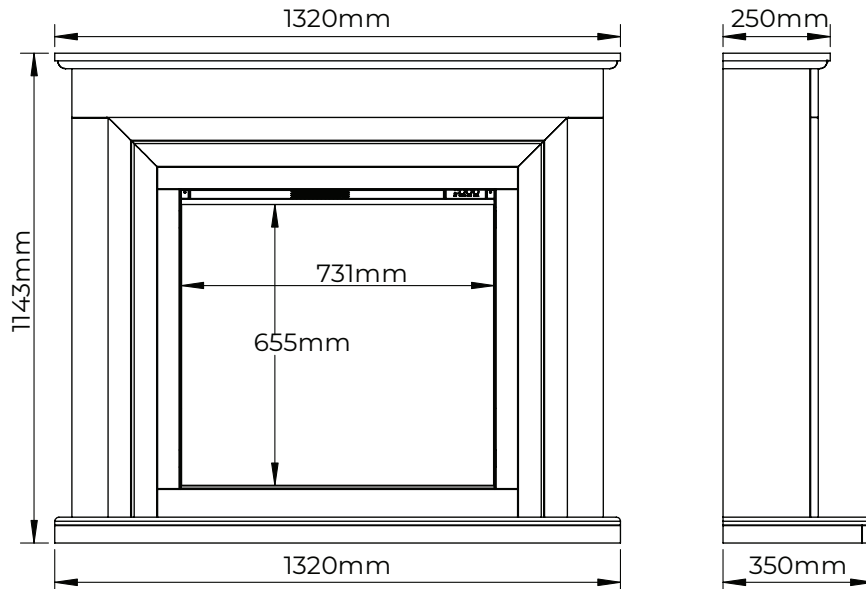

Luxury Fireplaces

DIAMOND

ELM 52

iQFX
intelligent fires

W1320mm | H1143mm | D350mm

Powered by: iQFX-750P
Heat Output: 1.5kW

Stunning design featuring the
iQFX-750P.

ASH WHITE

ASH WHITE

BLACK
NICKEL

NIGHTFALL

TIMBER SUITE

Description	Code	Width	Height	Depth	Finish	Engine	Heat Output
52" Elm	ELM-AW	1320mm (52")	1143mm	350mm	Ash White	iQFX-750P	1.5kW
	ELM-AW-BLKN				Ash White & Black Nickel		
	ELM-AW-NF				Ash White & Nightfall		