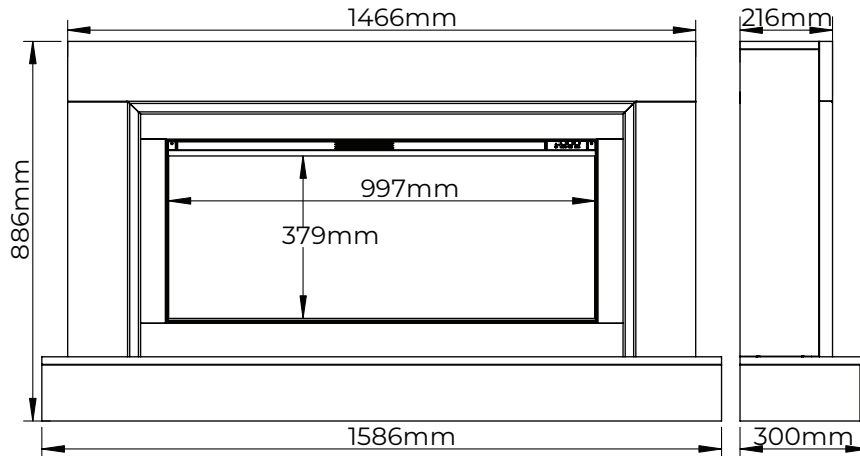

Luxury Fireplaces

DIAMOND

ACACIA 62

iQFX
intelligent fires

Get the full impact of the iQFX-1000L flames with the stunning 62" Acacia.

W1586mm | H886mm | D300mm

DUNE

Powered by: iQFX-1000L
Heat Output: 1.5kW

FOSSILWOOD

BLACK
NICKEL

NIGHTFALL

TIMBER SUITE

Description	Code	Width	Height	Depth	Finish	Engine	Heat Output
62" Acacia	ACA-D-FW	1586mm (62")	886mm	300mm	Dune & Fossilwood	iQFX-1000L	1.5kW
	ACA-D-BLKN				Dune & Black Nickel		
	ACA-D-NF				Dune & Nightfall		