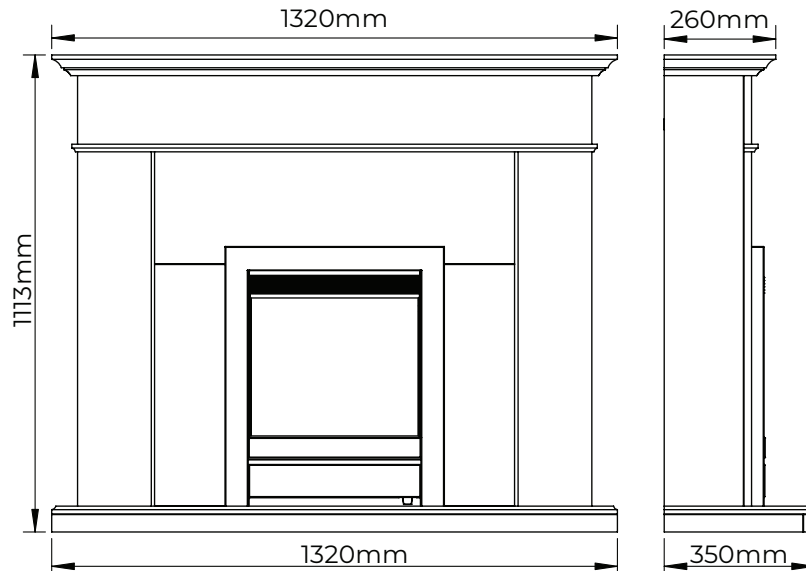

Luxury Fireplaces

DIAMOND

WALNUT 52

iQFX
intelligent fires

A bold linear design showcasing the iQFX-16 inset eFire.

W1320mm | H1113mm | D350mm

Powered by: iQFX-16
Heat Output: 1.5kW

TIMBER SUITE

Description	Code	Width	Height	Depth	Finish	Engine	Heat Output
52" Walnut	WAL-D-C	1320mm (52")	1113mm	350mm	Dune & Chrome	iQFX-16	1.5kW
	WAL-D-BLKN				Dune & Black Nickel		
	WAL-D-NF-C				Dune + Nightfall & Chrome		
	WAL-D-NF-BLKN				Dune + Nightfall & Black Nickel		