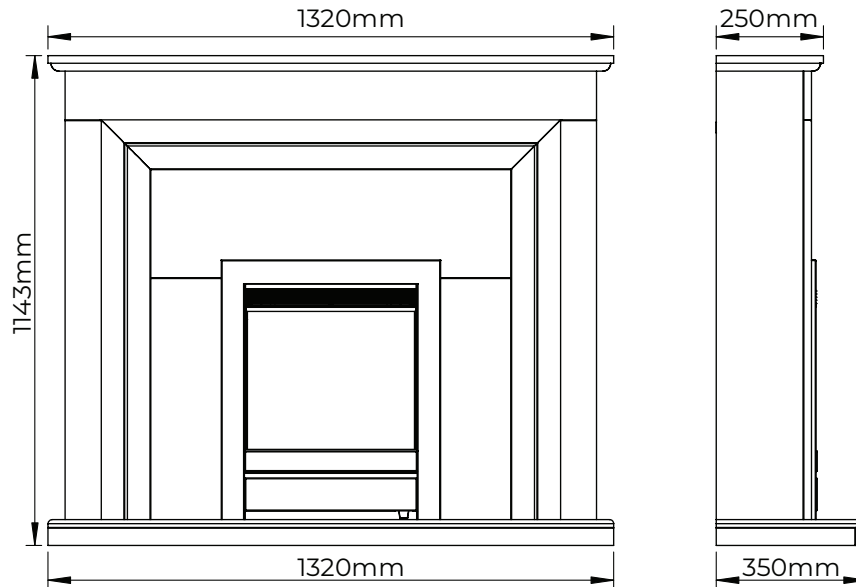

# DIAMOND

ALPINE 52

The layered stepped design of Alpine offers simple, soft lines. A design which is subtle yet so effective.

W1320mm | H1143mm | D350mm

Powered by: iQFX-16  
Heat Output: 1.5kW

TIMBER SUITE

Description	Code	Width	Height	Depth	Finish	Engine	Heat Output
52" Alpine	ALP-AW-C	1320mm (52")	1143mm	350mm	Ash White & Chrome	iQFX-16	1.5kW
	ALP-AW-BLKN				Ash White & Black Nickel		
	ALP-AW-NF-C				Ash White + Nightfall & Chrome		
	ALP-AWNFBLKN				Ash White + Nightfall & Black Nickel		